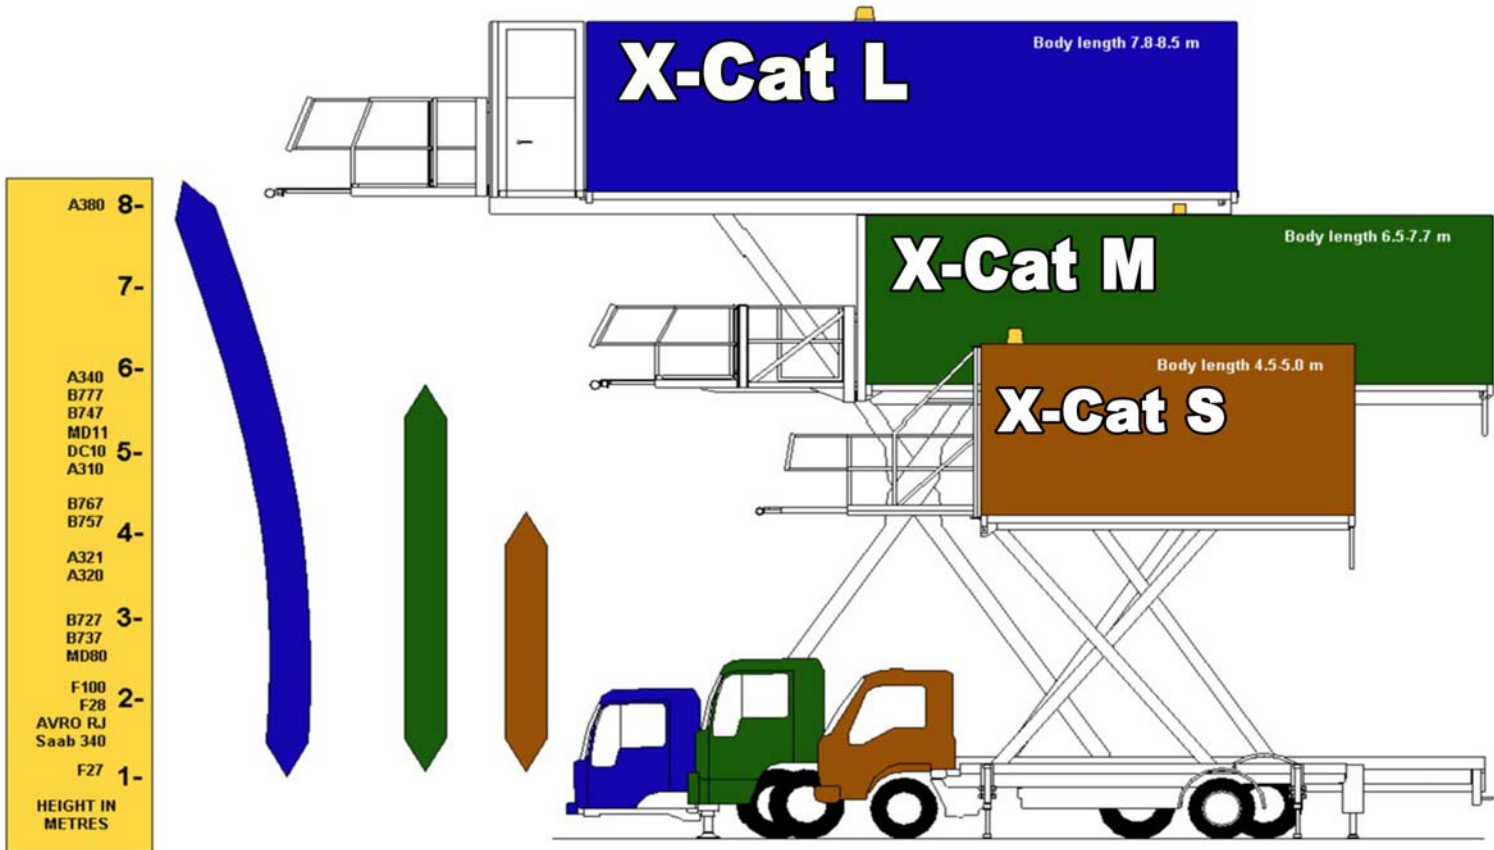

Ground Support Equipment

CTV DOLL

Catering High Loaders

The CTVDOLL loaders are available in 3 major sizes covering the full range of aircraft types

Remark : Max. lifting range and capacity are just elementary achievements guaranteed for CTVDOLL Lifts!
 In addition a huge variety of professional solutions are waiting for you to fit your application all around.
 The basic hi-loader types are.....

HALF - CAB

Shown is a **X-Cat S** Mini Hi-Loader with up to 2500 Kg. payload for highest cost efficiency on small commuter aircraft,

also available as **M** size version.

LOW - CAB

Shown is a **X-Cat M** Hi-Loader with up to 5000 Kg. payload, the ultimate composition for middle and wide body aircraft

Optional Tail-Lift

NORMAL - CAB

Shown is a **X-Cat M** Hi-Loader with up to 5000Kg payload, the proven standard for wide body aircraft

Optional weather protection

Power Canopy

Rigid Canopy

Catering High Loaders